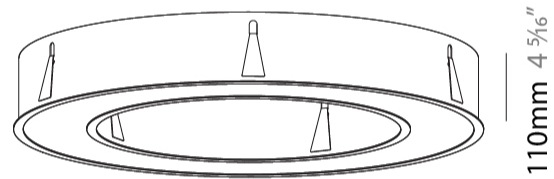

GENERAL

Series: Glorious
Subseries: Glorious
Brand: Prolicht
Division: Architectural
Mounting Type: Recessed
Mounting Location: Ceiling
Subcategory: Ambient

PHYSICAL

Shape: Round
Diameter (mm): 970
Diameter (in): 38 ³ / ₁₆
Height (mm): 110
Height (in): 4 ⁵ / ₁₆
Min. Recessing Depth (mm): 120
Min. Recessing Depth (in): 4 ³ / ₄
Light Distribution: Direct
Weight (kg): 11.164
Weight (lbs): 24.61
Diffuser: PMMA - Opal or Micro-Prism
Fixture Finish: SSR / BKV / CWI / CRY / HAB / UFT / ITA / RUA / FTG / MYG / LOD / PUS / FRO / FUP / KIA / POP / BLS / SPG / MEY / GOH / GUM / CHC / COM / ABZ / JAG / OBR / MOS / ROR
Fixture Material: Aluminum
Cut-out Measurements: 960mm / 37 13/16" x 640mm / 25 3/16"

110mm 4 ⁵/₁₆"

Ø 628mm 24 ³/₄"

Ø 970mm 38 ³/₁₆ "

960mm x 640mm
37 ¹³/₁₆" x 25 ³/₁₆"

120mm
4 ³/₄"

10 - 15mm
³/₈" - ⁹/₁₆"

A37505-

PROJECT _____